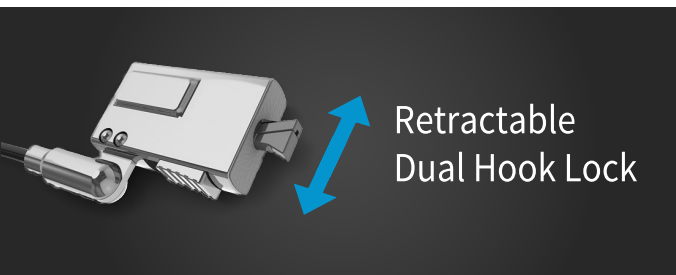

# THE DELL LAPTOP LOCK

The most secure lock designed for all Dell Laptops, including **XPS, Latitude, Inspiron**

## Compulocks Wedge Dell Cable Lock

provides physical security to Ultrabooks, laptops, tablets and other compatible devices. For use in all professional, educational or public areas.

With a simple push of a button, the Wedge cable lock secures laptops, tablets and any other device with the ultra secure Wedge Security Slot.

Retractable  
Dual Hook Lock

Peripheral  
Cable Trap