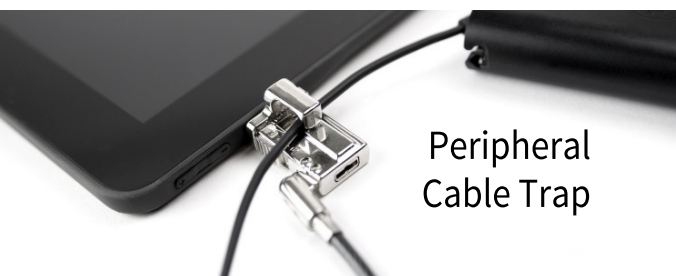

# THE DELL LAPTOP LOCK

The most secure lock designed for all Dell Laptops, including **XPS, Latitude, Inspiron**

## Compulocks Wedge Dell Cable Lock

provides physical security to Ultrabooks, laptops, tablets and other compatible devices. For use in all professional, educational or public areas.

With a simple push of a button, the Wedge cable lock secures laptops, tablets and any other device with the ultra secure Wedge Security Slot.

Retractable  
Dual Hook Lock

Peripheral  
Cable Trap