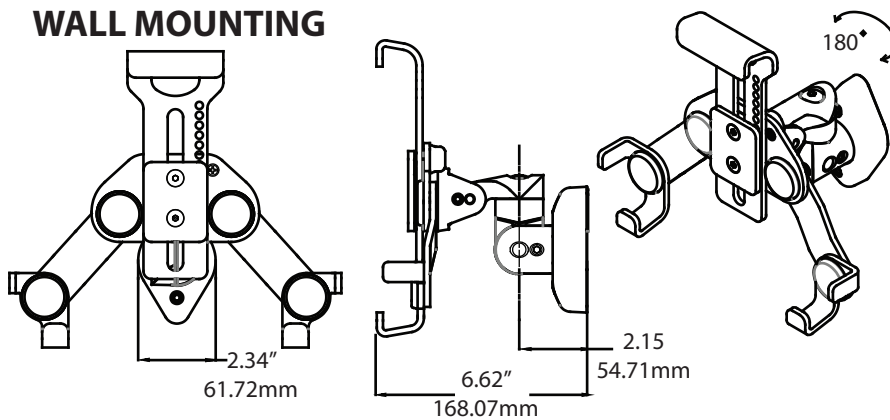

COUNTER MOUNTING

WALL MOUNTING

MINIMUM AND MAXIMUM RUGGED CASE HOLDER DIMENSIONS

FEATURES

- MOUNTS TO COUNTER TOP OR WALL
- ADJUSTS TO FIT MOST RUGED CASE HOLDERS
- ROTATES 360 DEGRESS WHEN MOUNTED ON COUNTER
- ROTATES 180 DEGRESS WHRN MOUNTED ON THE WALL
- LOCKING STAND OFFERS SECURE AND EASY REMOVAL