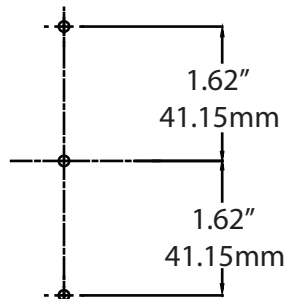

MOUNTING PATTERN

WALL MOUNTING HARDWARE
NOT INCLUDED