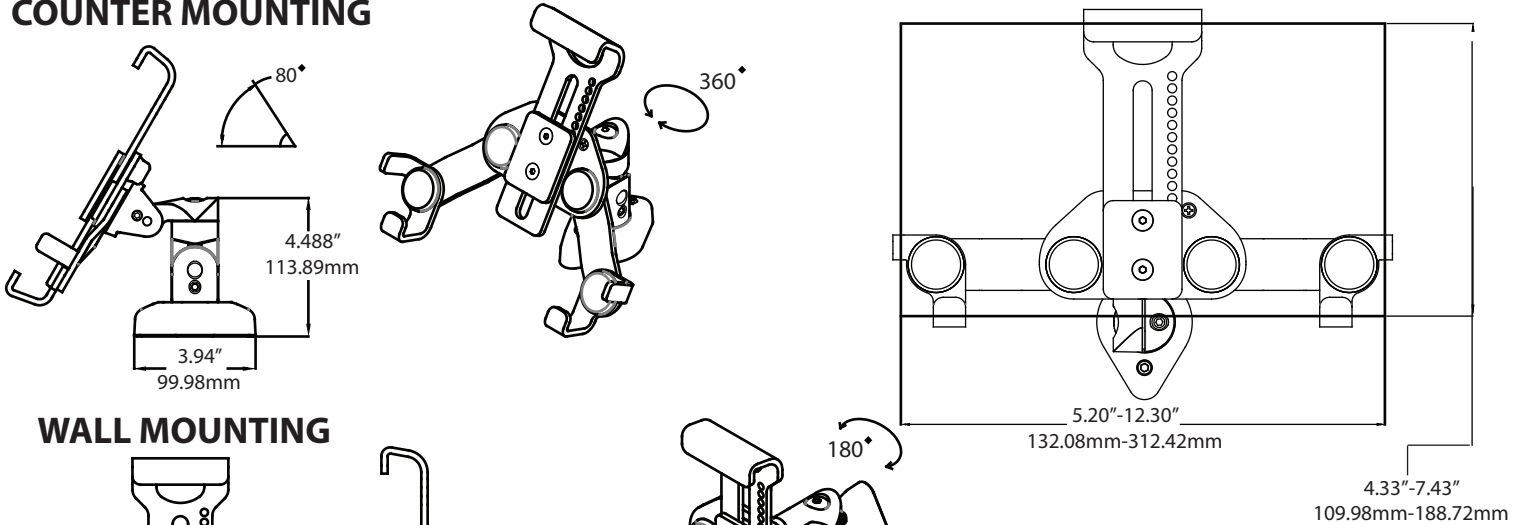

COUNTER MOUNTING

WALL MOUNTING

MINIMUM AND MAXIMUM RUGGED CASE HOLDER DIMENSIONS

FEATURES

- MOUNTS TO COUNTER TOP OR WALL
- ADJUSTS TO FIT MOST RUGED CASE HOLDERS
- ROTATES 360 DEGRESS WHEN MOUNTED ON COUNTER
- ROTATES 180 DEGRESS WHRN MOUNTED ON THE WALL
- LOCKING STAND OFFERS SECURE AND EASY REMOVAL