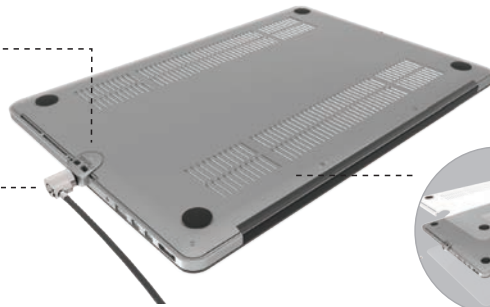

SOME SCHOOL  
SUPPLIES  
ARE MORE  
ESSENTIAL  
THAN OTHERS

Lock Slot Adapter

Keyed Cable Lock

Clear Case

**THE LEDGE MACBOOK LOCK**

The "Ledge" Lock Slot Adapter is the world's smallest, most revolutionary security cable lock adapter for MacBook Air and MacBook Pro.

MacBook Air 11": MBA11BUN or MBA11  
MacBook Air 13": MBA11BUN or MBA11  
MacBook Pro R 13": MBPR13BUN or MBPR13  
MacBook Pro R 15": MBPR15BUN (with a cable)  
or MBPR15 (without a cable)

**THE BLADE UNIVERSAL SECURITY LOCK - NO SLOT, NO SWEAT**

Allows you to secure any device with a retractable locking slot.

- Adheres to any device
- Raised to improve airflow and ventilation
- Extremely durable can hold in excess of 100 lbs of force!

*BLD01, BLD01KL, BLD01CL*

**MAC MINI & APPLE TV HIGH SECURITY MOUNT**

Secure, light and elegant.

- Locks in seconds while protecting your device anywhere you go
- 100x100mm | 75x75mm VESA
- Mount on any flat surface or monitor
- Open and sleek design allows for uninterrupted wireless use