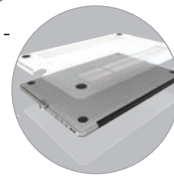

SOME SCHOOL  
SUPPLIES  
ARE MORE  
ESSENTIAL  
THAN OTHERS

Lock Slot Adapter

Keyed Cable Lock

Clear Case

**THE LEDGE MACBOOK LOCK**

The "Ledge" Lock Slot Adapter is the world's smallest, most revolutionary security cable lock adapter for MacBook Air and MacBook Pro.

MacBook Air 11": MBA11BUN or MBA11  
MacBook Air 13": MBA11BUN or MBA11  
MacBook Pro R 13": MBPR13BUN or MBPR13  
MacBook Pro R 15": MBPR15BUN (with a cable)  
or MBPR15 (without a cable)

**THE BLADE UNIVERSAL SECURITY LOCK - NO SLOT, NO SWEAT**

Allows you to secure any device with a retractable locking slot.

- Adheres to any device
- Raised to improve airflow and ventilation
- Extremely durable can hold in excess of 100 lbs of force!

*BLD01, BLD01KL, BLD01CL*

**MAC MINI & APPLE TV HIGH SECURITY MOUNT**

Secure, light and elegant.

- Locks in seconds while protecting your device anywhere you go
- 100x100mm | 75x75mm VESA
- Mount on any flat surface or monitor
- Open and sleek design allows for uninterrupted wireless use